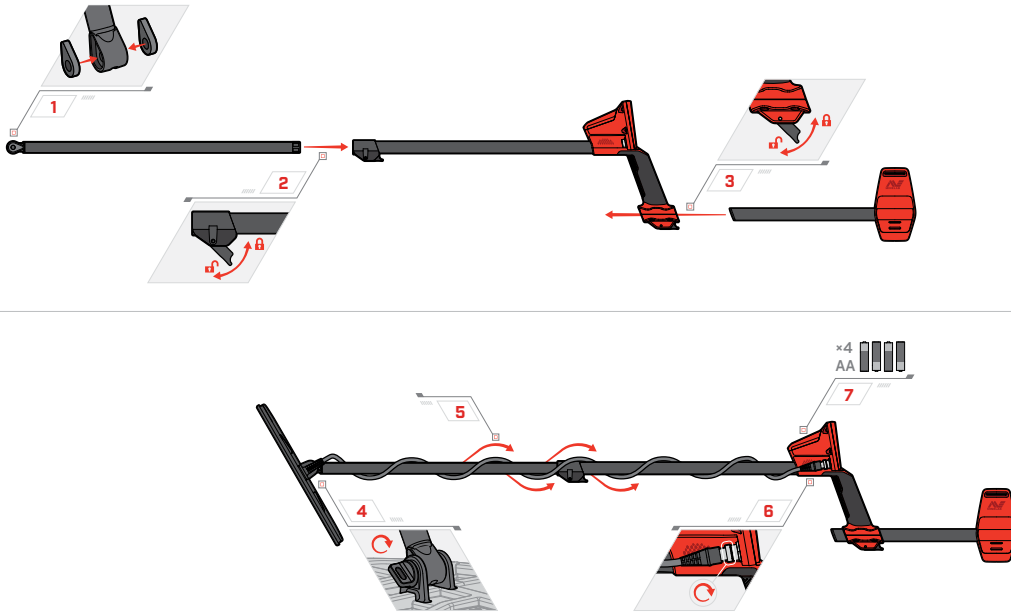

ASSEMBLY

QUICK START

1. 1 TURN ON
2. 2 WAIT FOR 5 SECONDS
3. 3 GO DETECTING

SEARCH MODES

COIN

Find coins from around the world while ignoring trash in parks and at the beach.

JEWELLERY

Recover precious jewellery no matter where it was lost.

ALL METAL

Detect all metal objects including iron.